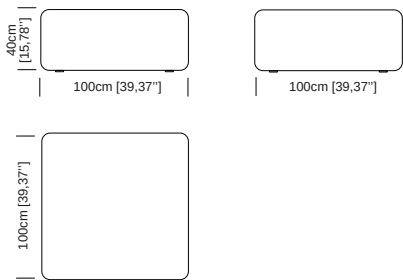

Le misure sono espresse in centimetri e [pollici]
All dimensions are in centimeters and [inches]

Sedute
Seats

COD. M2012

COD. M2013

COD. M2014

COD. M2015

COD. M2016

COD. M2017

Schienali
Backrests

COD. M2009

COD. M2010

COD. M2011