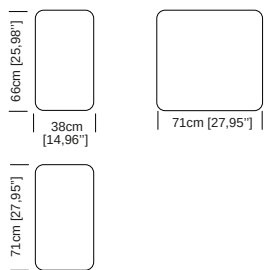

Schienali
Backrests

COD. M2009