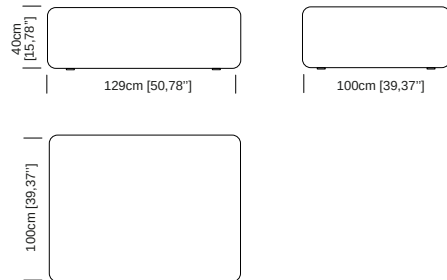

Le misure sono espresse in centimetri e [pollici]
All dimensions are in centimeters and [inches]

Sedute
Seats

COD. M2012

COD. M2013

COD. M2014

COD. M2015

COD. M2016

COD. M2017

Schienali
Backrests

COD. M2009

COD. M2010

COD. M2011