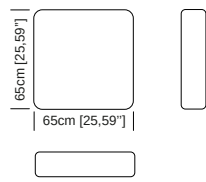

Accessories: Plastic junction elements are also provided to allow different compositions and designs.

Le misure sono espresse in centimetri e [pollici]
All dimensions are in centimeters and [inches]

Sedute
Seats

COD. M2010

COD. M2011

- Mood

MOOD

Braccioli
Armrests

COD. M2001

COD. M2002

Cuscini
Cushions

COD. CUS/01

COD. CUS/02

COD. CUS/03

Esempi di composizione
Layout examples