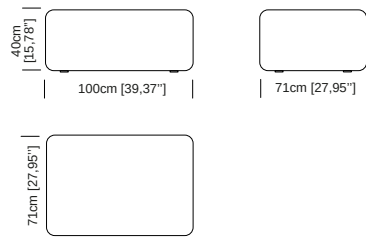

Le misure sono espresse in centimetri e [pollici]
All dimensions are in centimeters and [inches]

Sedute
Seats

COD. M2012

COD. M2013

COD. M2014

COD. M2015

COD. M2016

COD. M2017

Schienali
Backrests

COD. M2009

COD. M2010

COD. M2011