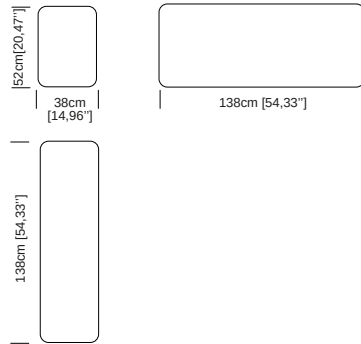

Accessories: Plastic junction elements are also provided to allow different compositions and designs.

Le misure sono espresse in centimetri e [pollici]
All dimensions are in centimeters and [inches]

Sedute
Seats

COD. M2010

COD. M2011

- Mood

MOOD

Braccioli
Armrests

COD. M2001

COD. M2002

Cuscini
Cushions

COD. CUS/01

COD. CUS/02

COD. CUS/03

Esempi di composizione
Layout examples