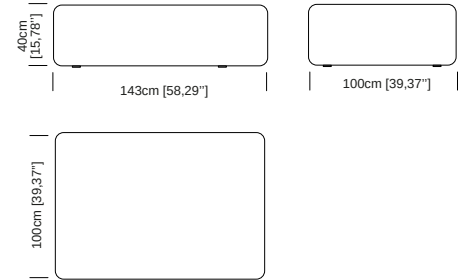

Le misure sono espresse in centimetri e [pollici]
All dimensions are in centimeters and [inches]

Sedute
Seats

COD. M2012

COD. M2013

COD. M2014

COD. M2015

COD. M2016

COD. M2017

Schienali
Backrests

COD. M2009

COD. M2010

COD. M2011