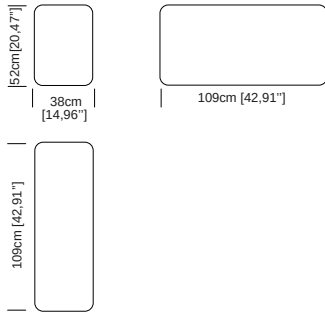

Accessories: Plastic junction elements are also provided to allow different compositions and designs.

Le misure sono espresse in centimetri e [pollici]
All dimensions are in centimeters and [inches]

Sedute
Seats

COD. M2010

COD. M2011

- Mood

MOOD

Braccioli
Armrests

COD. M2001

COD. M2002

Cuscini
Cushions

COD. CUS/01

COD. CUS/02

COD. CUS/03

Esempi di composizione
Layout examples