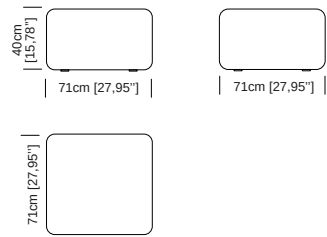

Sedute
Seats

COD. M2012