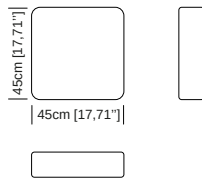

Accessories: Plastic junction elements are also provided to allow different compositions and designs.

Le misure sono espresse in centimetri e [pollici]
All dimensions are in centimeters and [inches]

Sedute
Seats

COD. CUS/01

COD. CUS/02

COD. CUS/03

Esempi di composizione
Layout examples